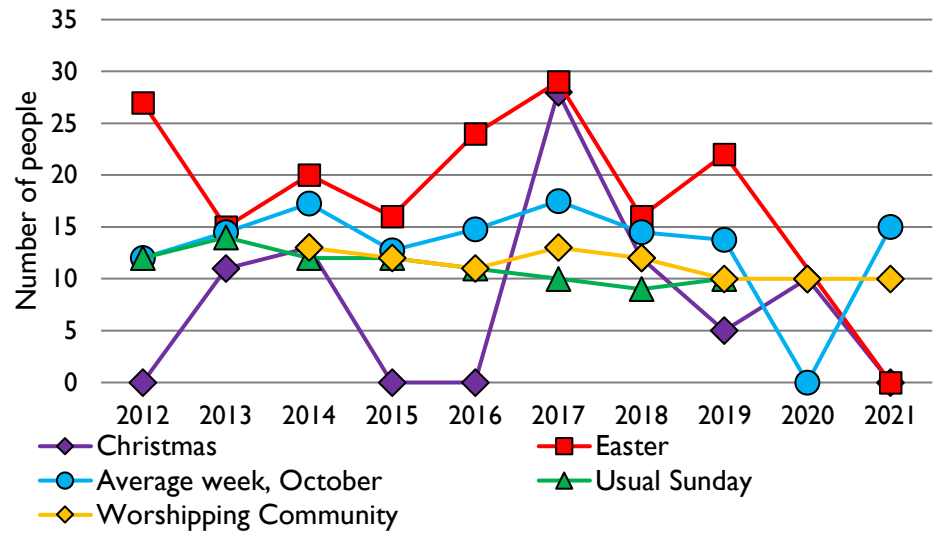

# Dashboard for the parish of Moreton Valence: St Stephen in the Deanery of The Stroud Deanery

### 1. Attendance summary, 2012-21